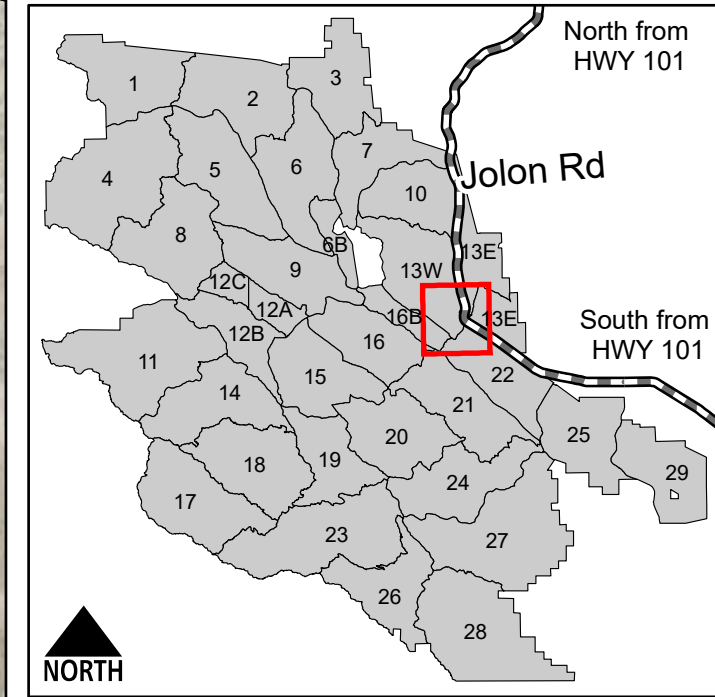

Fort Hunter Liggett Check Station

Legend

-  Check Station
-  Roads
-  Training Areas

All game and fish harvested on FHL must be reported upon check-out through iSportsman. Hunters are required to bring all harvested deer and elk to the wildlife check station for data collection when open. All other harvested game may be required to be brought in when requested. Failure to check-in your game can result in the suspension of your hunting rights at FHL.

From Jolon Road, turn on to Mission Road. Take the first left past the old entry gate tent/canopy. Follow the road to the southwest corner of the campground. Stay right at the curve in the road. The entrance to the check station will be on your left and the campground entrance on your right.

Check Station Coordinates:
35.961880, -121.186388

Last updated: 10/24/2024